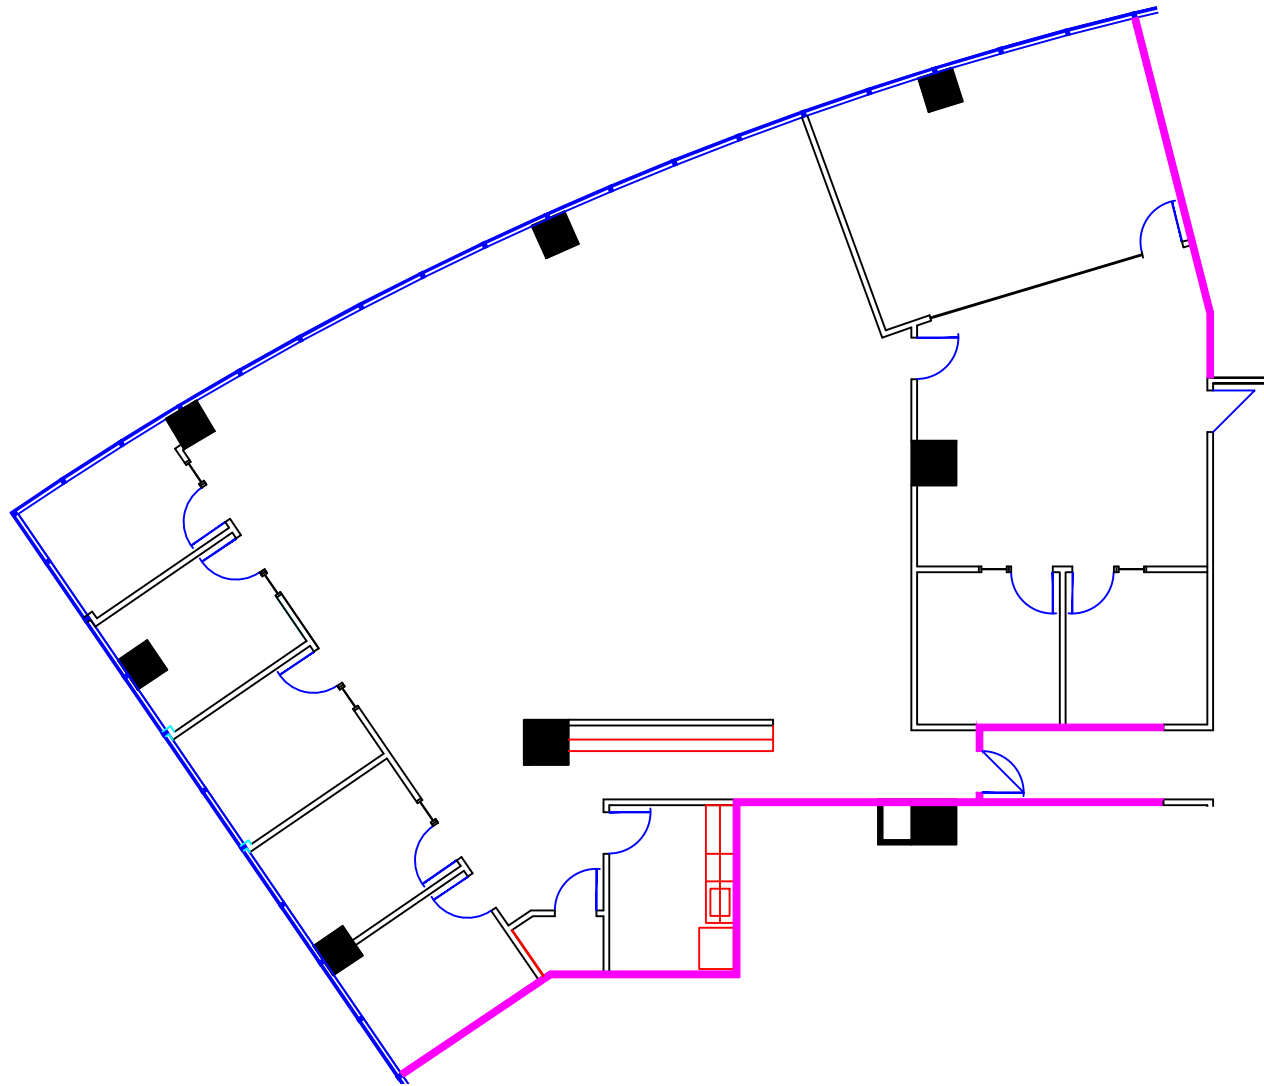

SUITE 280
3,967 SF USABLE
4,443 SF RENTABLE

LOCATION ON 2ND FLOOR

40 CORPORATE WOODS
9401 Indian Creek Parkway
Overland Park, Kansas 66210

BLOCK REAL ESTATE SERVICES, LLC
913.451.4466
www.corporatewoods.com