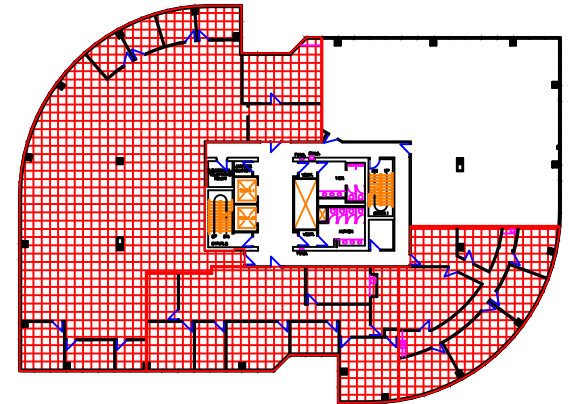

SUITES 300/320/360
12,659 SF RENTABLE

LOCATION ON FLOOR

THIRD FLOOR

9 CORPORATE WOODS
9200 Indian Creek Parkway
Overland Park, Kansas 66210

BLOCK REAL ESTATE SERVICES, LLC
913.451.4466
www.corporatewoods.com