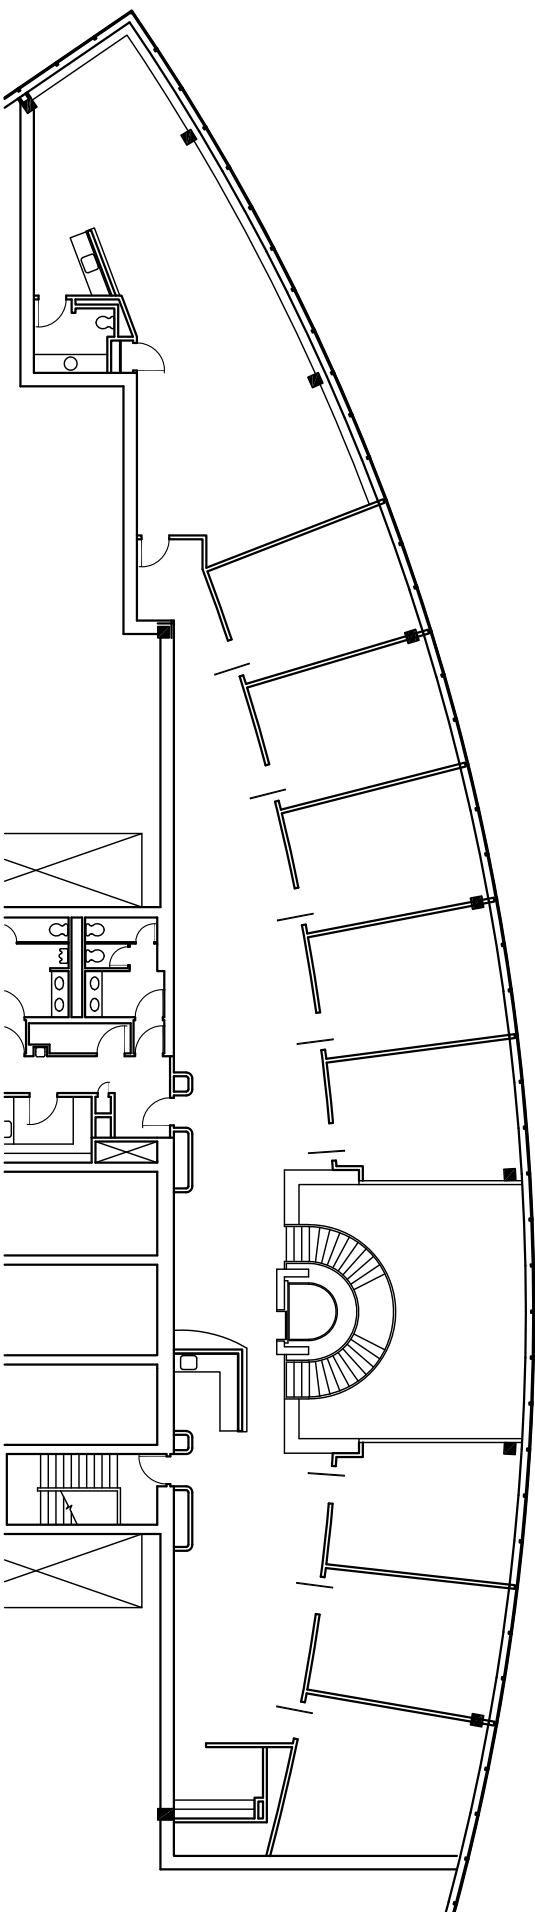

15 RECEPTION AREA AND SUITE 1600 - 8671 RENTABLE SF

15 RECEPTION AREA - 1737 RENTABLE SF

SUITE 1600 - 6934 RENTABLE SF

40 CORPORATE WOODS  
9401 Indian Creek Parkway  
Overland Park, Kansas 66210

BLOCK REAL ESTATE SERVICES, LLC.  
913.451.4466  
[www.corporatewoods.com](http://www.corporatewoods.com)