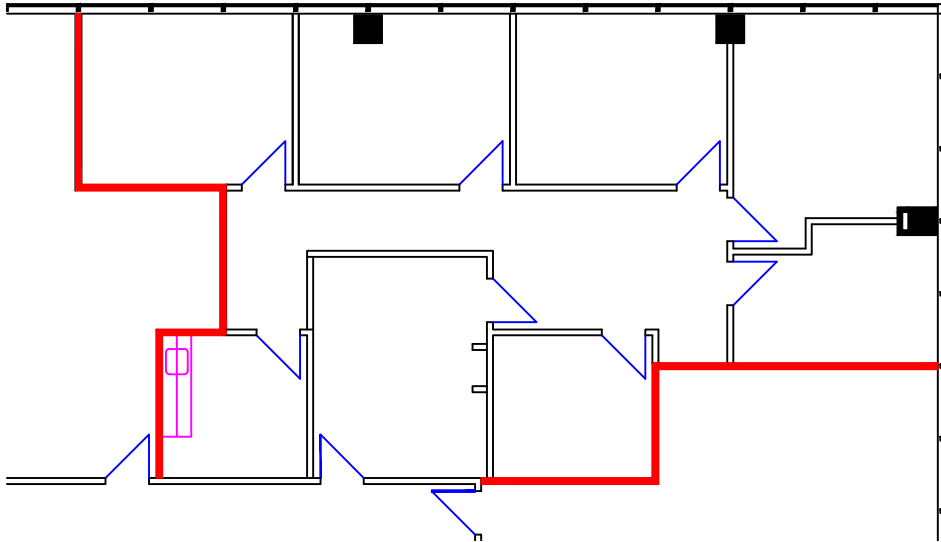

SUITE 660
1,833 SF RENTABLE

LOCATION ON FLOOR

SIXTH FLOOR

9 CORPORATE WOODS
9200 Indian Creek Parkway
Overland Park, Kansas 66210

BLOCK REAL ESTATE SERVICES, LLC
913.451.4466
www.corporatewoods.com