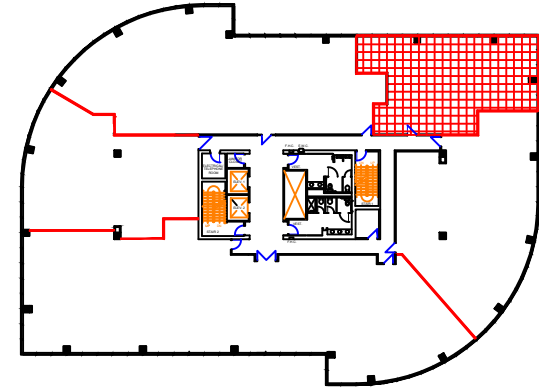

SUITE 660
1,833 SF RENTABLE

LOCATION ON FLOOR

SIXTH FLOOR

9 CORPORATE WOODS
9200 Indian Creek Parkway
Overland Park, Kansas 66210

BLOCK REAL ESTATE SERVICES, LLC
913.451.4466
www.corporatewoods.com