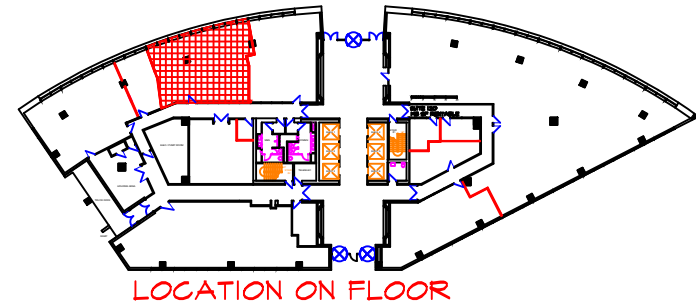

SUITE 180
1,520 SF RENTABLE

SCALE  0 5 10 20 30

FIRST FLOOR

40 CORPORATE WOODS
9401 Indian Creek Parkway
Overland Park, Kansas 66210

BLOCK REAL ESTATE SERVICES, LLC
913.451.4466
www.corporatewoods.com