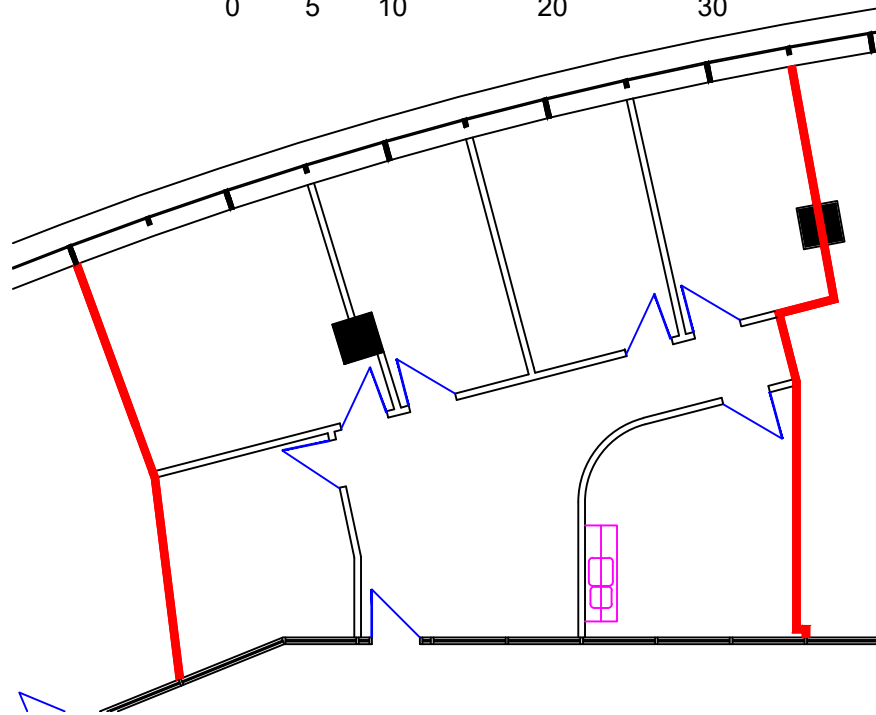

SUITE 180
1,520 SF RENTABLE

SCALE  0 5 10 20 30

FIRST FLOOR

40 CORPORATE WOODS
9401 Indian Creek Parkway
Overland Park, Kansas 66210

BLOCK REAL ESTATE SERVICES, LLC
913.451.4466
www.corporatewoods.com