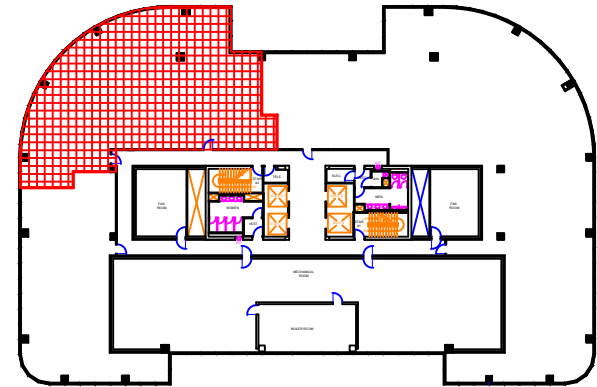

SUITE 1170
3,890 SF RENTABLE

LOCATION ON FLOOR

ELEVENTH FLOOR

32 CORPORATE WOODS
9225 Indian Creek Parkway
Overland Park, Kansas 66210

BLOCK REAL ESTATE SERVICES, LLC

Brent Roberts
(816) 932-5520
broberts@blockllc.com