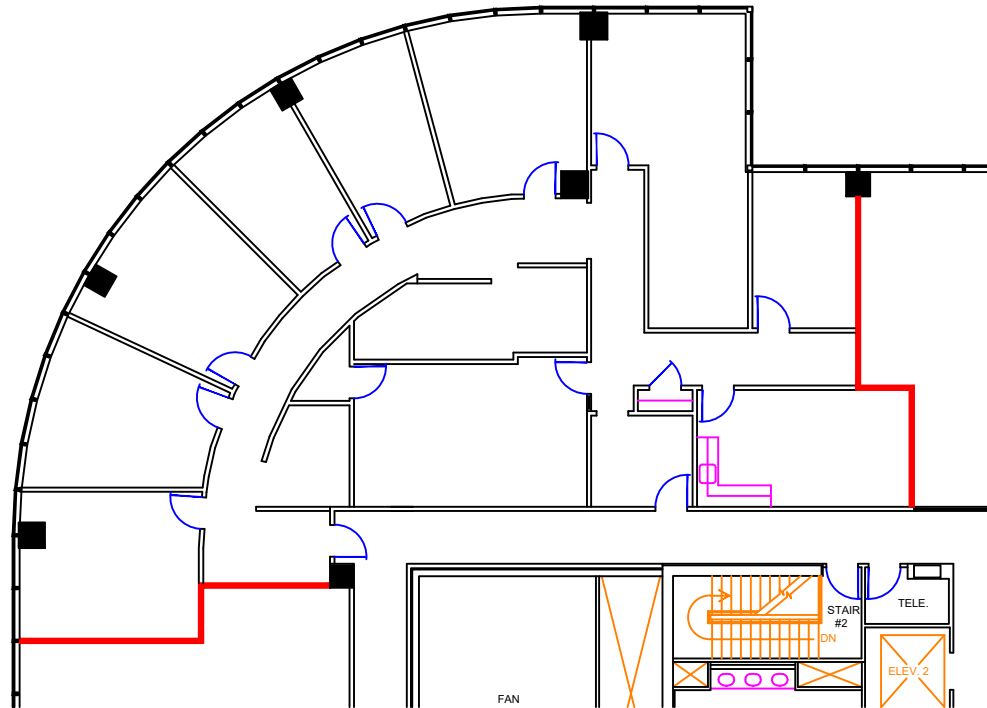

SUITE 1170
3,890 SF RENTABLE

LOCATION ON FLOOR

ELEVENTH FLOOR

32 CORPORATE WOODS
9225 Indian Creek Parkway
Overland Park, Kansas 66210

BLOCK REAL ESTATE SERVICES, LLC

Brent Roberts
(816) 932-5520
broberts@blockllc.com