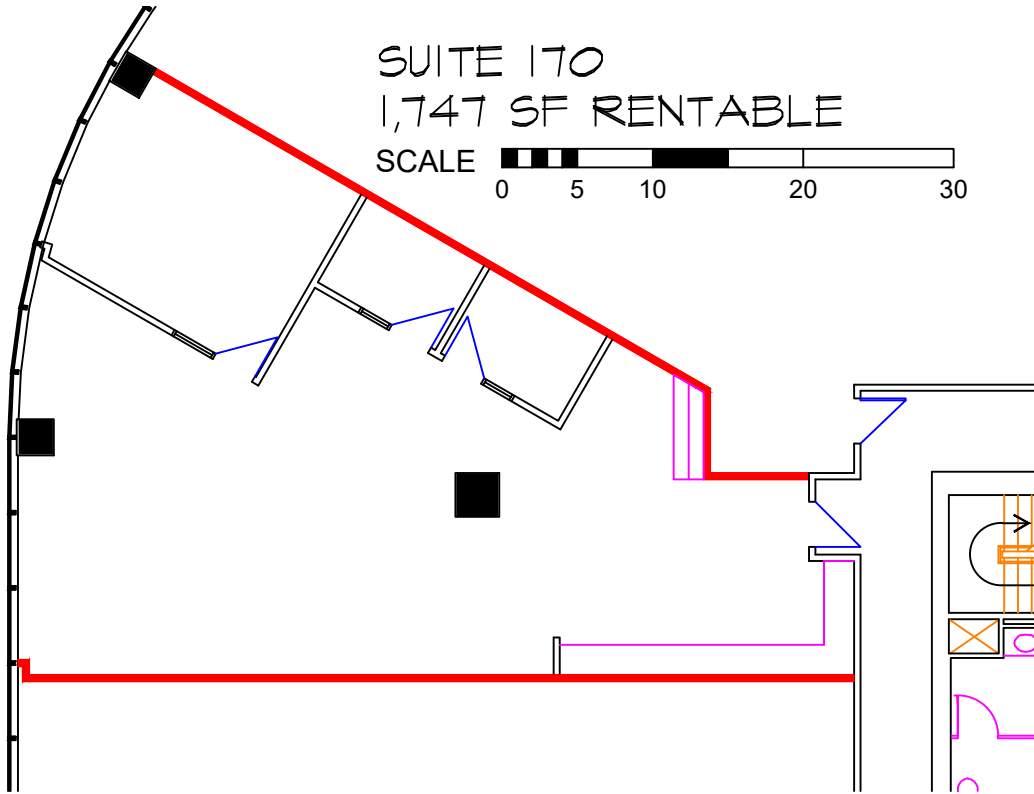

SUITE 170  
1,747 SF RENTABLE

SCALE 0 5 10 20 30

LOCATION ON FLOOR

FIRST FLOOR

32 CORPORATE WOODS  
9225 Indian Creek Parkway  
Overland Park, Kansas 66210

BLOCK REAL ESTATE SERVICES, LLC

Brent Roberts  
(816) 932-5520  
broberts@blockllc.com