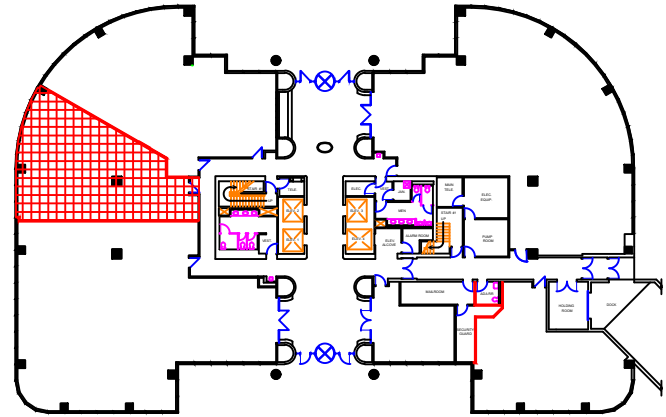

SUITE 170  
1,747 SF RENTABLE

SCALE 0 5 10 20 30

LOCATION ON FLOOR

FIRST FLOOR

32 CORPORATE WOODS  
9225 Indian Creek Parkway  
Overland Park, Kansas 66210

BLOCK REAL ESTATE SERVICES, LLC

Brent Roberts  
(816) 932-5520  
broberts@blockllc.com