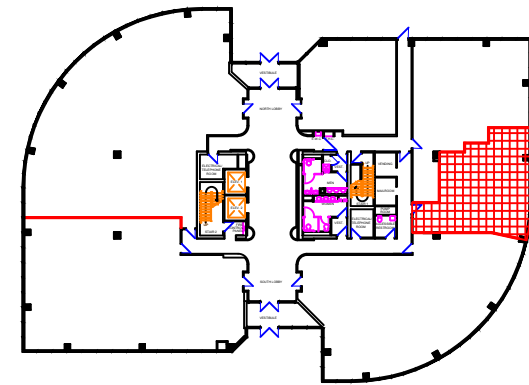

SUITE 187
1,190 SF RENTABLE

LOCATION ON FLOOR

FIRST FLOOR

9 CORPORATE WOODS
9200 Indian Creek Parkway
Overland Park, Kansas 66210

BLOCK REAL ESTATE SERVICES, LLC

Brent Roberts
(816) 932-5520

broberts@blockllc.com