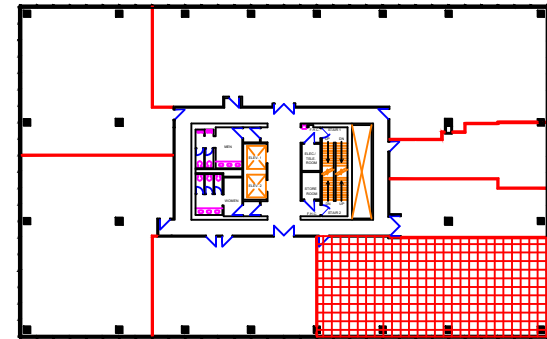

SUITE 645  
2,366 SF RENTABLE

SCALE 0 5 10 20 30 40

LOCATION ON FLOOR

SIXTH FLOOR

55 CORPORATE WOODS  
9300 West 110th Street  
Overland Park, Kansas 66210

BLOCK REAL ESTATE SERVICES, LLC

Brent Roberts  
(816) 932-5520  
broberts@blockllc.com