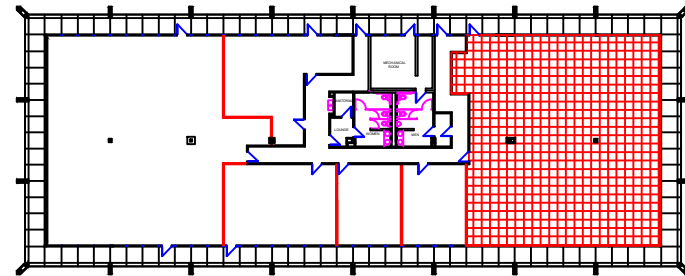

SUITE 2050  
4,399 SF RENTABLE

SCALE 0 5 10 20 30 40

LOCATION IN BUILDING

20 CORPORATE WOODS  
10870 Grandview  
Overland Park, Kansas 66210

BLOCK REAL ESTATE SERVICES, LLC

Brent Roberts  
(816) 932-5520

broberts@blockllc.com