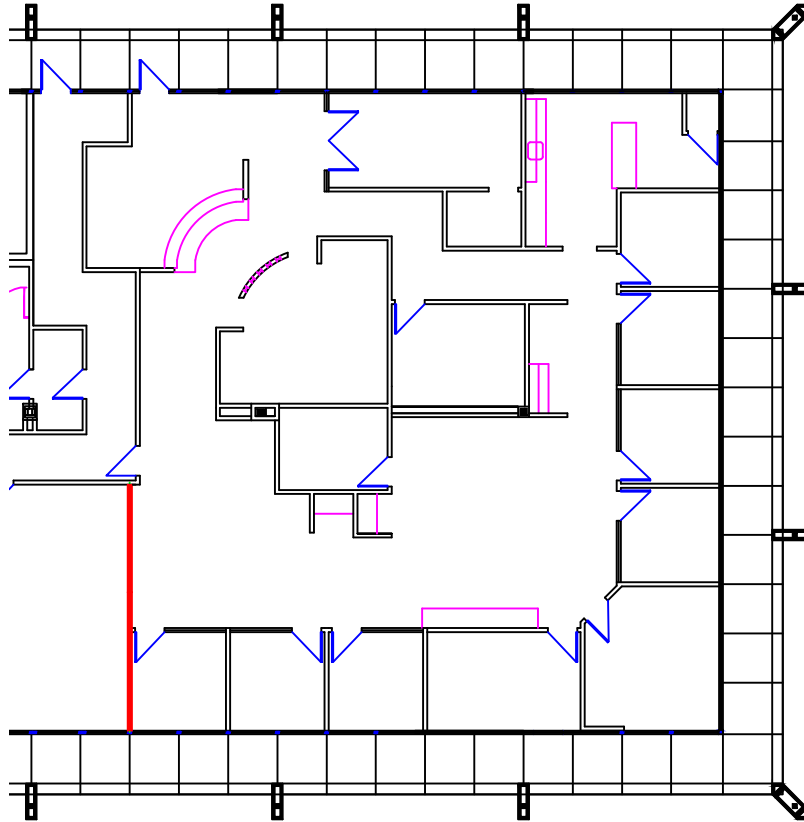

SUITE 2050  
4,399 SF RENTABLE

SCALE 0 5 10 20 30 40

LOCATION IN BUILDING

20 CORPORATE WOODS  
10870 Grandview  
Overland Park, Kansas 66210

BLOCK REAL ESTATE SERVICES, LLC

Brent Roberts  
(816) 932-5520

broberts@blockllc.com