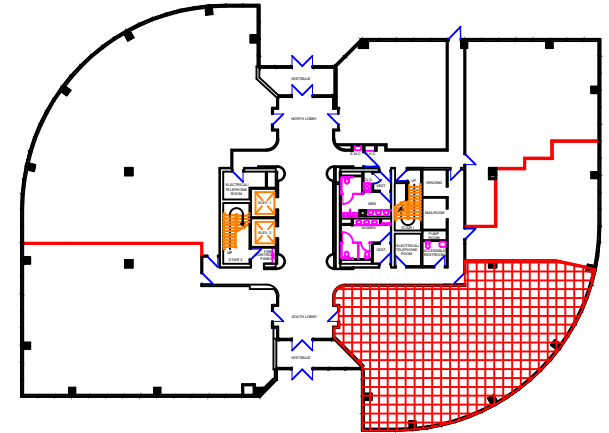

SUITE 195
2,919 SF RENTABLE

LOCATION ON FLOOR

FIRST FLOOR

9 CORPORATE WOODS
9200 Indian Creek Parkway
Overland Park, Kansas 66210

BLOCK REAL ESTATE SERVICES, LLC

Brent Roberts
(816) 932-5520
broberts@blockllc.com