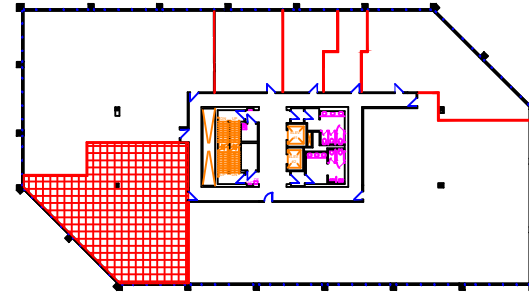

SUITE 310  
2,457 SF RENTABLE

LOCATION ON FLOOR

THIRD FLOOR

75 CORPORATE WOODS  
10800 FARLEY  
Overland Park, Kansas 66210

BLOCK REAL ESTATE SERVICES, LLC  
913.451.4466  
www.corporatewoods.com