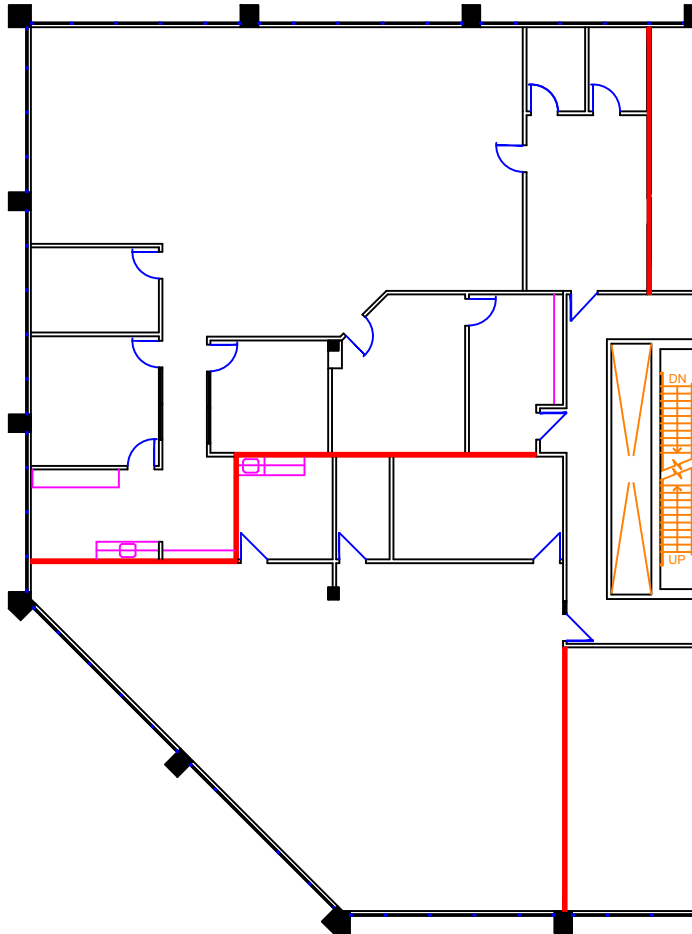

SUITES 300/310
6,323 SF RENTABLE

SCALE 0 5 10 20 30 40

LOCATION ON FLOOR

THIRD FLOOR

75 CORPORATE WOODS
10800 FARLEY
Overland Park, Kansas 66210

BLOCK REAL ESTATE SERVICES, LLC
913.451.4466
www.corporatewoods.com