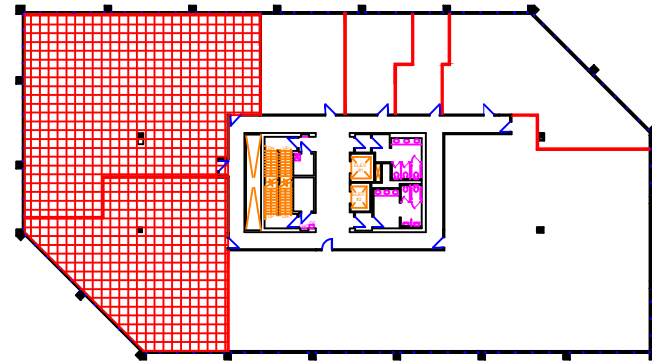

SUITES 300/310
6,323 SF RENTABLE

SCALE 0 5 10 20 30 40

LOCATION ON FLOOR

THIRD FLOOR

75 CORPORATE WOODS
10800 FARLEY
Overland Park, Kansas 66210

BLOCK REAL ESTATE SERVICES, LLC
913.451.4466
www.corporatewoods.com