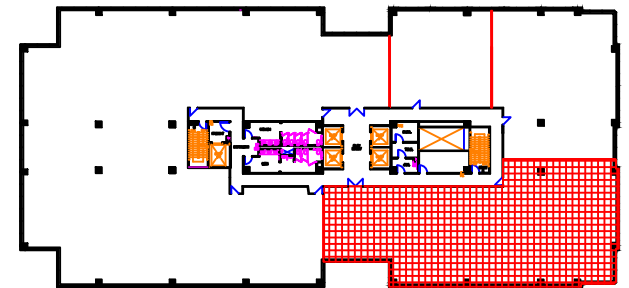

SUITE 450
5,768 SF RENTABLE

SCALE 0 5 10 20 30 40

LOCATION ON FLOOR

FOURTH FLOOR

84 CORPORATE WOODS
10801 Mastin Boulevard
Overland Park, Kansas 66210

BLOCK REAL ESTATE SERVICES, LLC

Brent Roberts
(816) 932-5520